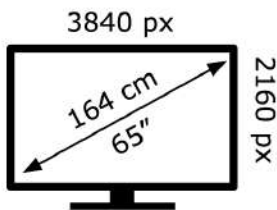

SONY®

K-65XR95M2

71 kWh/1000h

ABCDE **FG**
HDR
96 kWh/1000h

2019/2013

SONY®

K-65XR95M2

71 kWh/1000h