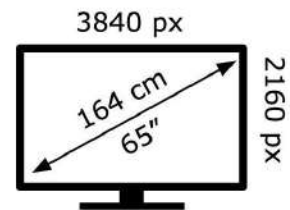

71 kWh/1000h

ABCDE **FG**
HDR
96 kWh/1000h