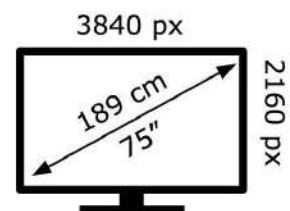

79 kWh/1000h

ABCDE **FG**
HDR
115 kWh/1000h