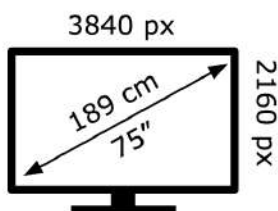

SONY®

K-75XR95M2

79 kWh/1000h

ABCDE **FG**
HDR
115 kWh/1000h

2019/2013

SONY®

K-75XR95M2

79 kWh/1000h