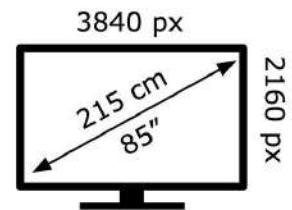

98 kWh/1000h

ABCDE **FG**
HDR
142 kWh/1000h