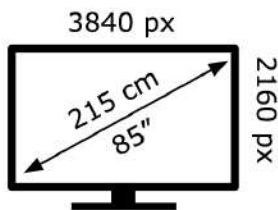

SONY®

K-85XR95M2

98 kWh/1000h

ABCDE **FG**
HDR
 142 kWh/1000h

2019/2013

SONY®

K-85XR95M2

98 kWh/1000h