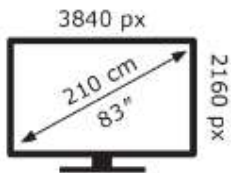

98 kWh/1000h

ABCDEF**G**
HDR
345 kWh/1000h