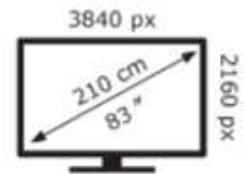

OLED83G64LW

98 kWh/1000h

ABCDEF**G**
HDR
345 kWh/1000h

2019/2013